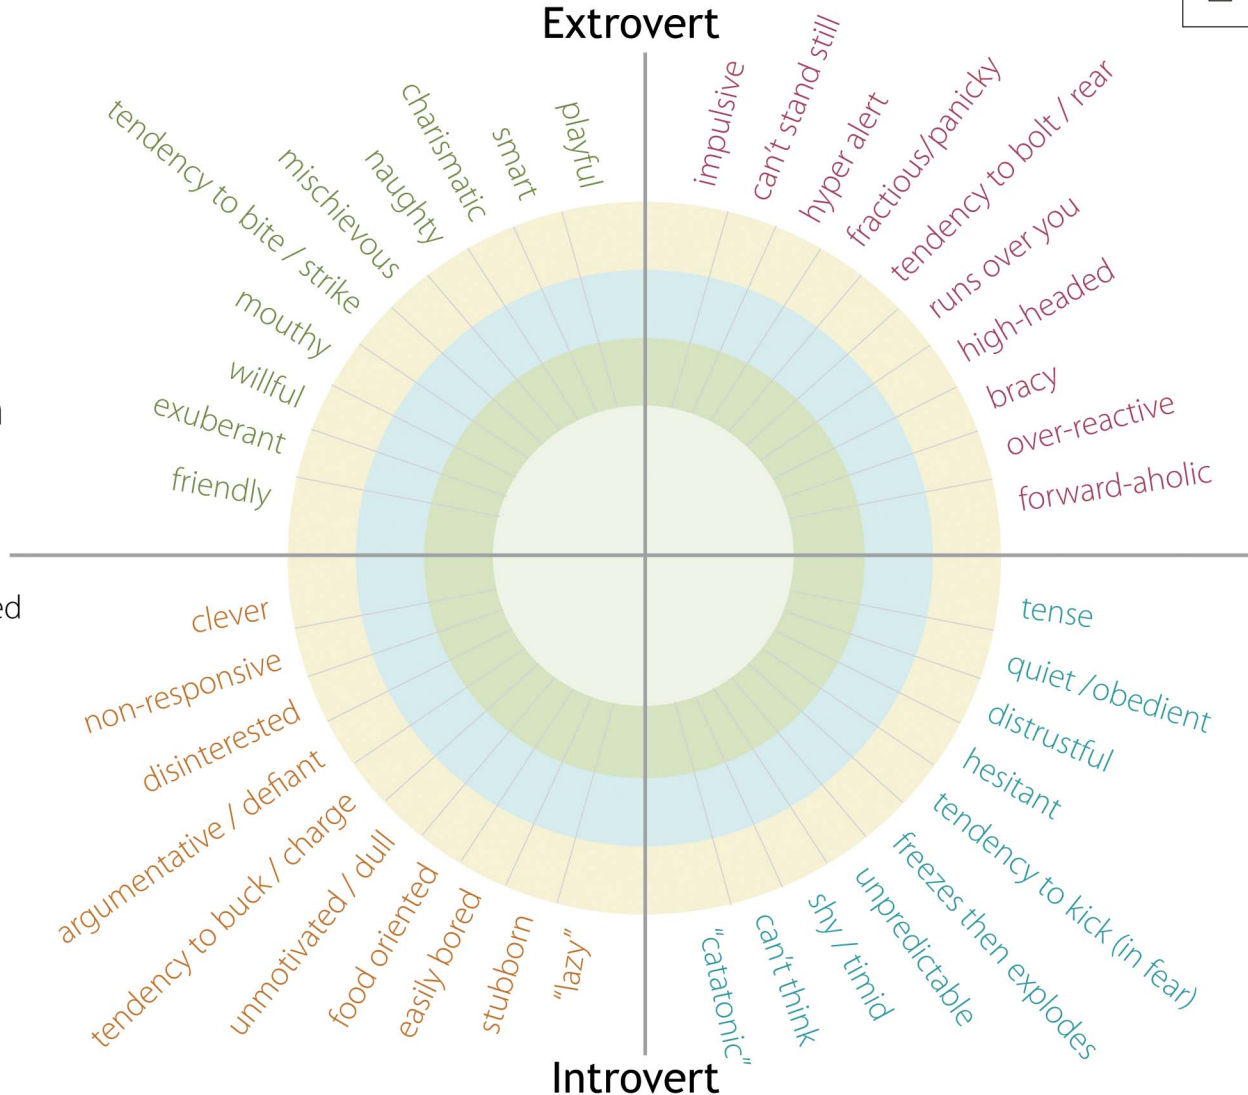

- high energy    more "go"    quick    tendency to run

mild    moderate    extreme

**LB  
EXTROVERT**

**Left Brain**

- dominant
- pushy
- tolerant
- unconcerned
- confident
- curious

**LB  
INTROVERT**

- low energy    more "whoa"    slow    tendency to stop

**RB  
EXTROVERT**

**Right Brain**

- fearful/nervous
- defensive
- reactive
- emotional
- unconfident
- spooky

**RB  
INTROVERT**